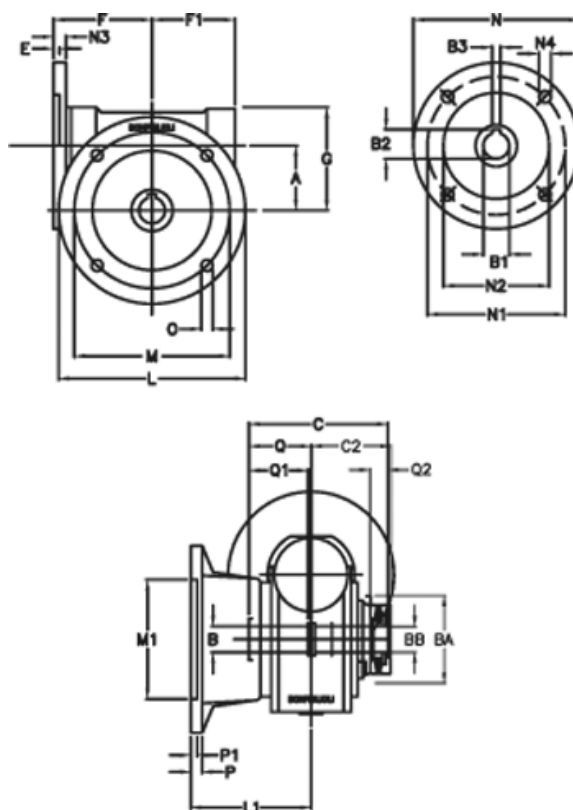

Article number: 390204401042236

Description: Worm Gear with Torque Limiter
VF 44-L2-F-10-P63B5

Measures

a = 44.60	C2 = 48	m = 87	P = 9
B = 18	Description = VF 44F-xx-63B5	M1 = 60	P1 = 7
B1 E7 = 11	E = 2.0	N = 140	Q = 32.0
B2 = 12.8	F = 65	N1 = 115	Q1 = 32
B3 H9 = 4	F1 = 54	N2 = 95	Q2 = 12
BA = 40	g = 71	N3 = 10.5	
BB H7 = 11	L = 110	N4 = 9.5	
C = 79	L1 = 60.5	O = 8.5	